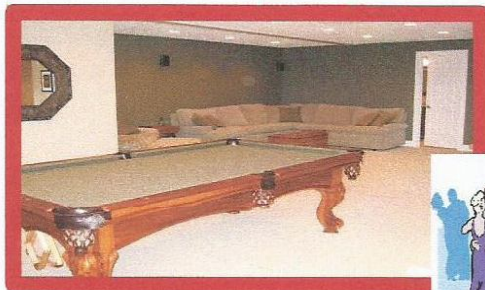

With Ballroom-Sized Rec Areas