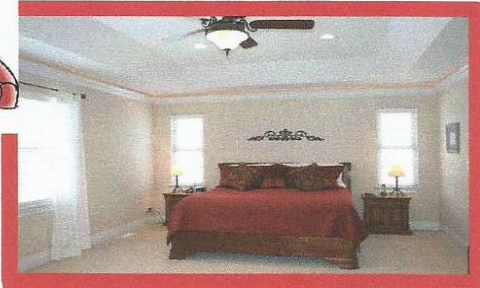

There Was A King-Sized Master Suite